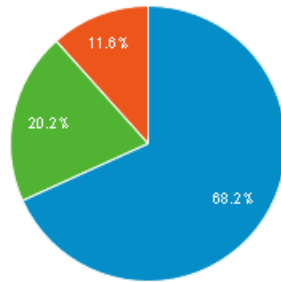

PVUMCPV.ORG

Traffic Sources

desktop mobile tablet

First Pages People See on M...

| Landing Page | Sessions | Bounce Rate |
|-------------------------|----------|-------------|
| / | 173 | 67.63% |
| /gallery-intro-page/ | 5 | 60.00% |
| /church-activities/ | 4 | 75.00% |
| /emmaus/ | 4 | 100.00% |
| /maps/ | 3 | 100.00% |
| /november-27-2016/ | 3 | 100.00% |
| /december-18-2016/ | 2 | 50.00% |
| /emergencybiblenumbers/ | 2 | 100.00% |
| /insert-this-week/ | 2 | 100.00% |
| /january-1-2017/ | 2 | 50.00% |

Visits by Browser (Mobile)

Safari Chrome Safari (in-app) Internet Explorer Amazon Silk Android Browser Other